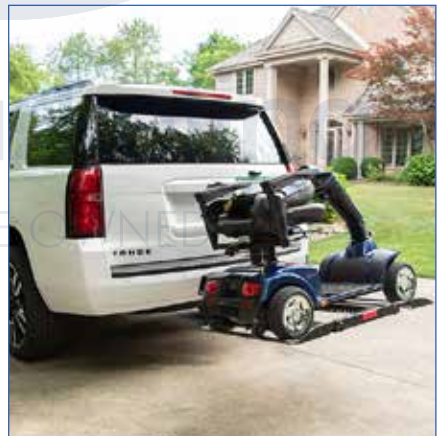

Out-Sider®