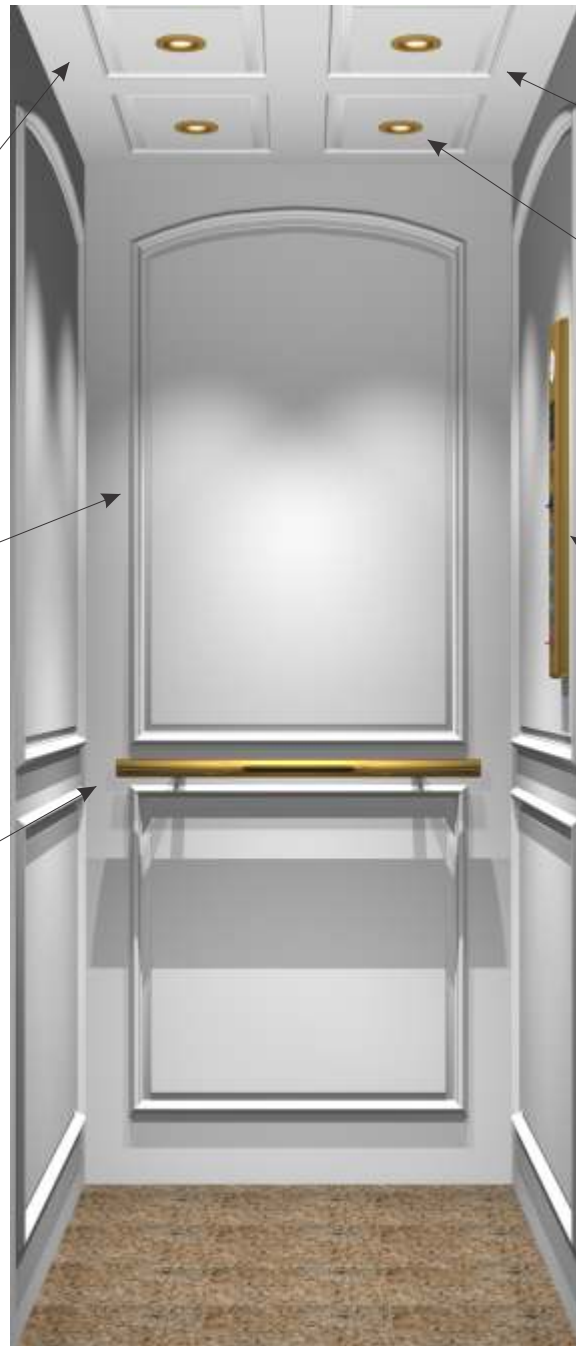

6'-8" or
optional
8'-0" High Cab

Routed Panel
Walls w/ Raised
Moulding

Wood or Metal
Handrail

Note: Handrail shown on
rear wall for illustration only.
Accessory locations may
vary depending on the
accessory ordered.
Flooring by others.

Routed Panel
Ceiling

4 LED Light
Fixtures

Cab Operating
Panel with
Telephone &
Emergency
Light

**Two Panel
Arch Design w/
Raised Moulding**

The Reserve Series

Residential Elevators, Inc.
20 Residential Drive, Crawfordville, FL 32327